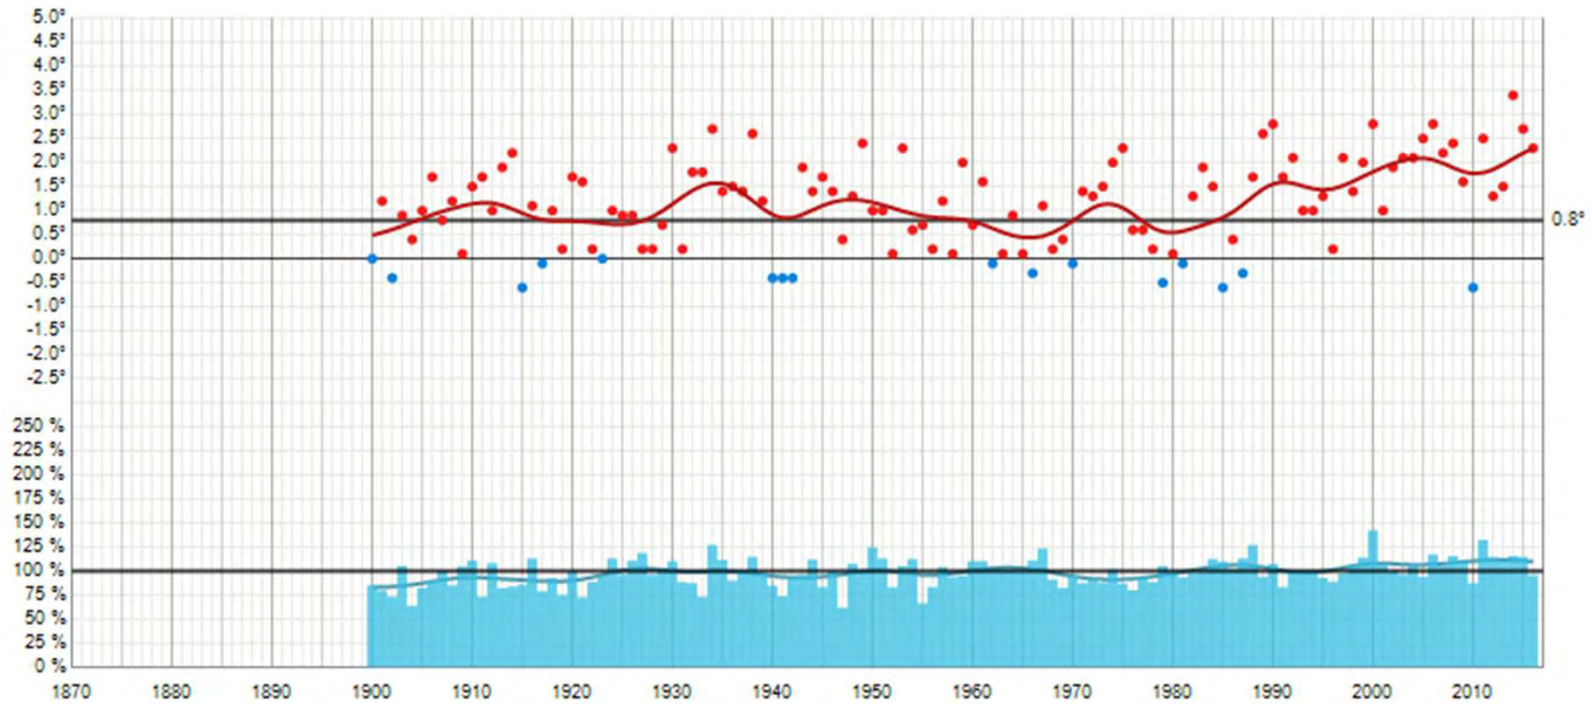

GRUE KOMMUNE

livskraftig og levende

CLIMATE STATISTICS